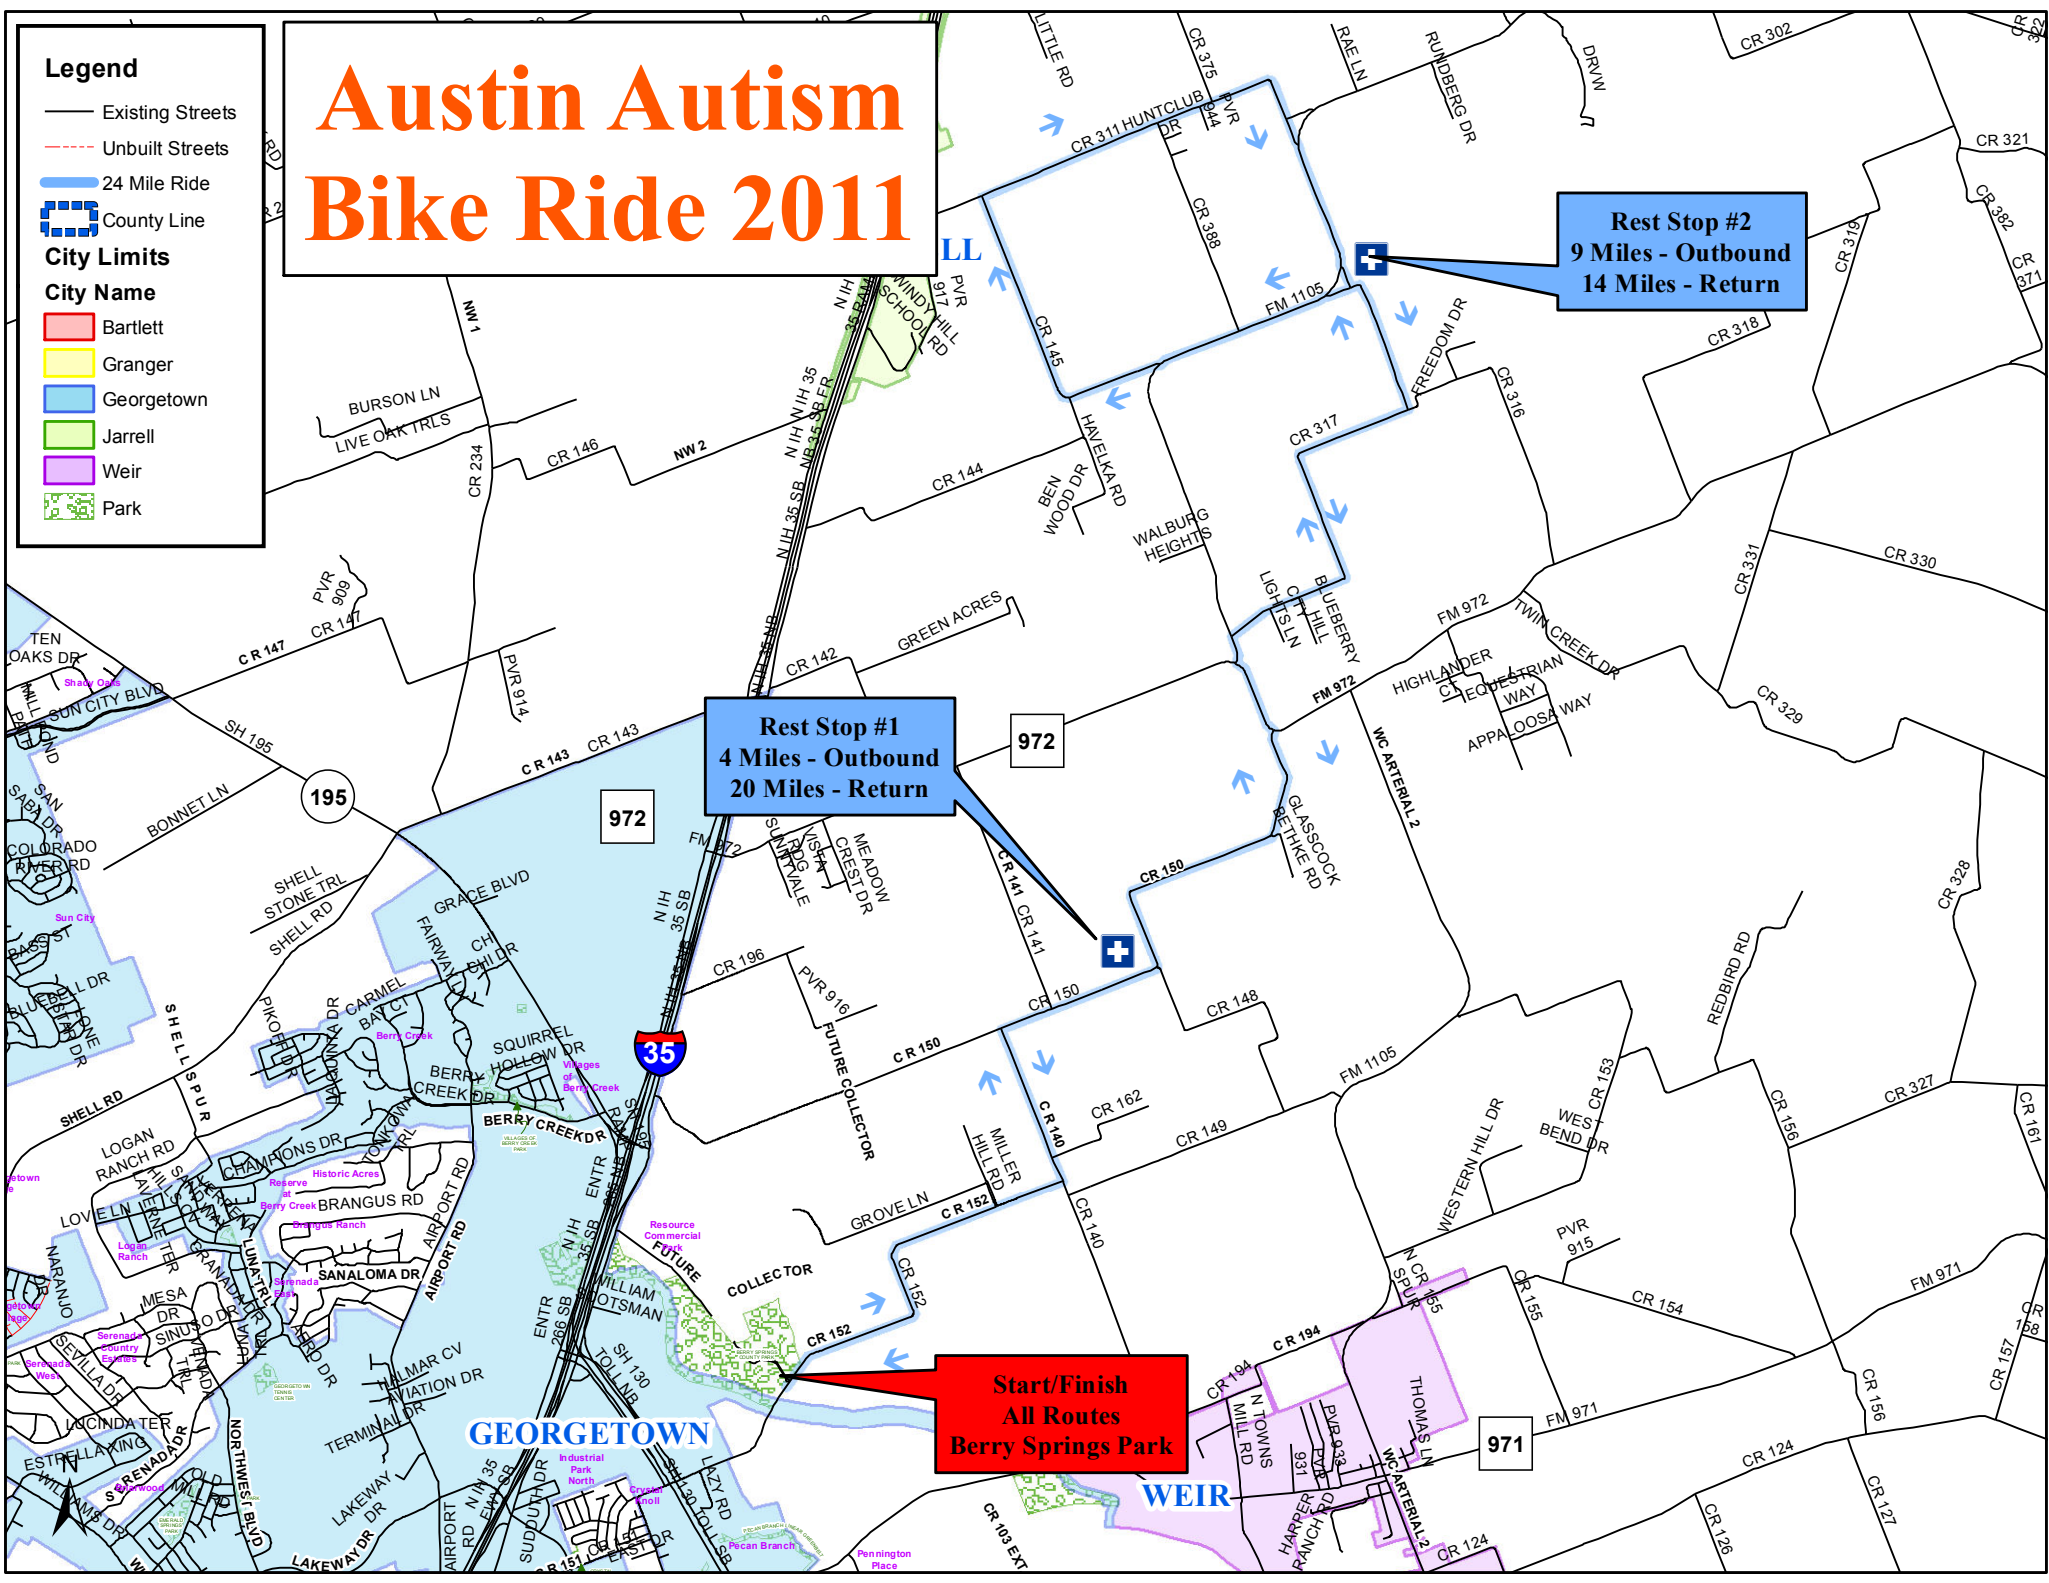

Austin Autism Bike Ride 2011

- Legend**
- Existing Streets
 - - - Unbuilt Streets
 - ▬ 24 Mile Ride
 - ▭ County Line
 - City Limits**
 - City Name**
 - Bartlett
 - Granger
 - Georgetown
 - Jarrell
 - Weir
 - Park

Rest Stop #1
4 Miles - Outbound
20 Miles - Return

Rest Stop #2
9 Miles - Outbound
14 Miles - Return

Start/Finish
All Routes
Berry Springs Park

GEORGETOWN

WEIR