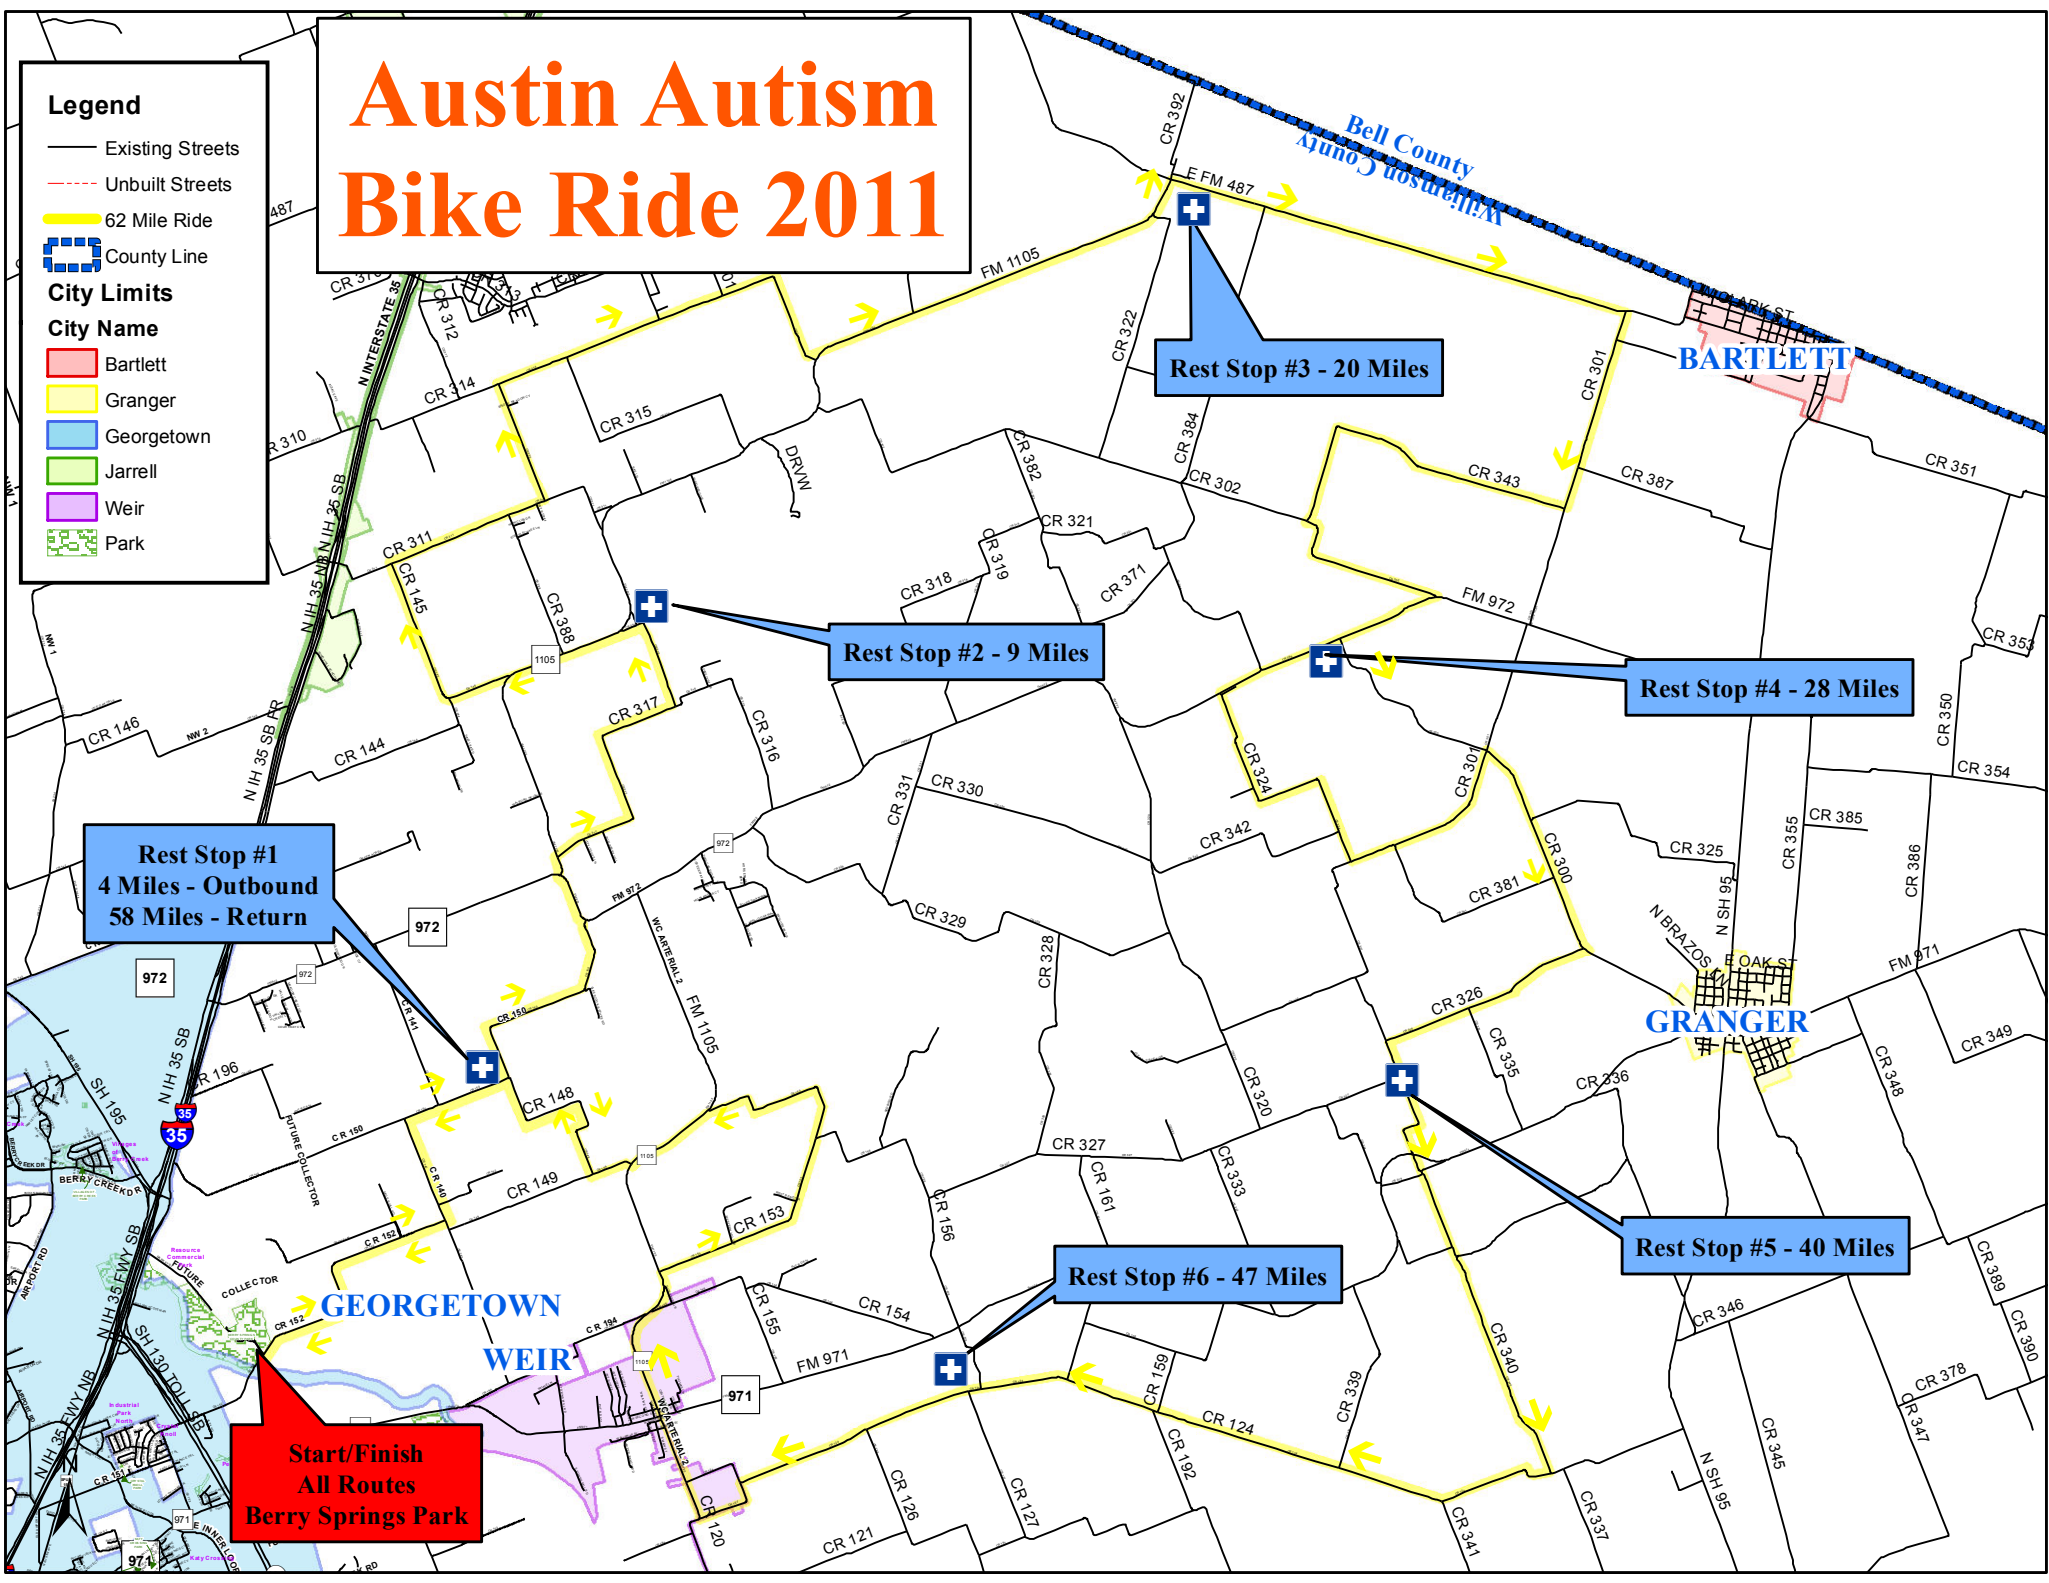

# Austin Autism Bike Ride 2011

**Legend**

- Existing Streets
- Unbuilt Streets
- 62 Mile Ride
- County Line
- City Limits**
- City Name**
- Bartlett
- Granger
- Georgetown
- Jarrell
- Weir
- Park

**Rest Stop #1**  
4 Miles - Outbound  
58 Miles - Return

**Rest Stop #2 - 9 Miles**

**Rest Stop #3 - 20 Miles**

**Rest Stop #4 - 28 Miles**

**Rest Stop #6 - 47 Miles**

**Rest Stop #5 - 40 Miles**

**Start/Finish**  
All Routes  
Berry Springs Park

**BARTLETT**

**GRANGER**

**GEORGETOWN**  
**WEIR**

Bell County  
Burnet County