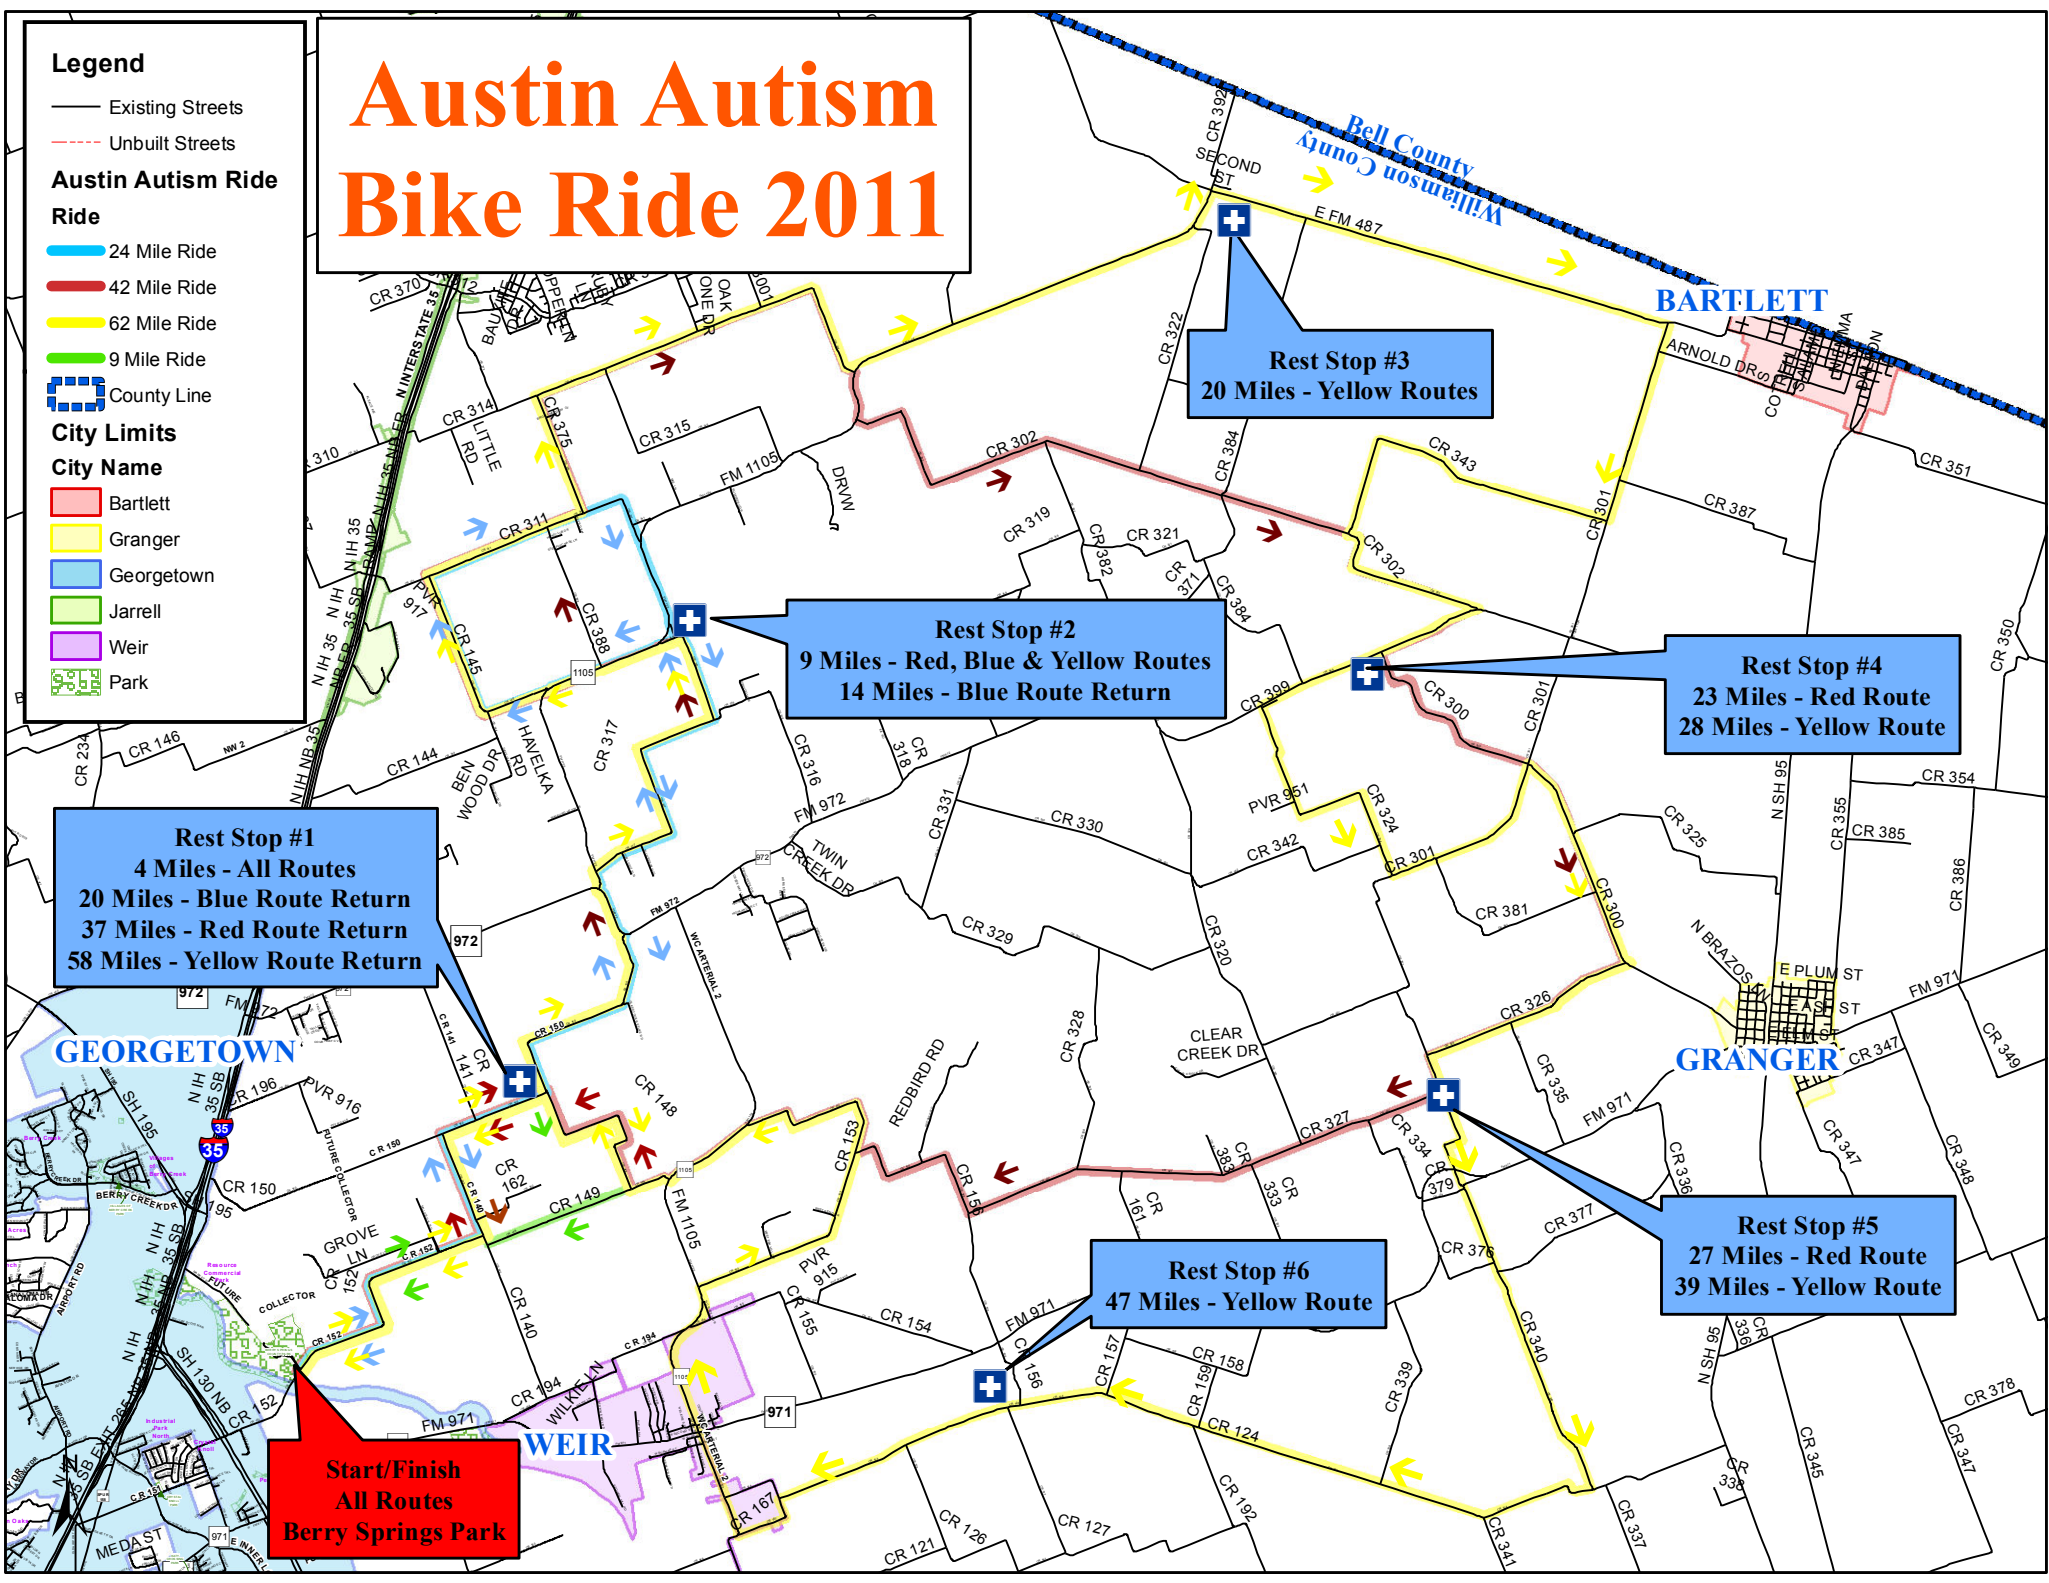

Austin Autism Bike Ride 2011

Legend

- Existing Streets
- Unbuilt Streets

Austin Autism Ride

Ride

- 24 Mile Ride
- 42 Mile Ride
- 62 Mile Ride
- 9 Mile Ride
- County Line

City Limits

City Name

- Bartlett
- Granger
- Georgetown
- Jarrell
- Weir
- Park

Rest Stop #1
 4 Miles - All Routes
 20 Miles - Blue Route Return
 37 Miles - Red Route Return
 58 Miles - Yellow Route Return

Rest Stop #2
 9 Miles - Red, Blue & Yellow Routes
 14 Miles - Blue Route Return

Rest Stop #3
 20 Miles - Yellow Routes

Rest Stop #4
 23 Miles - Red Route
 28 Miles - Yellow Route

Rest Stop #6
 47 Miles - Yellow Route

Rest Stop #5
 27 Miles - Red Route
 39 Miles - Yellow Route

Start/Finish
 All Routes
 Berry Springs Park